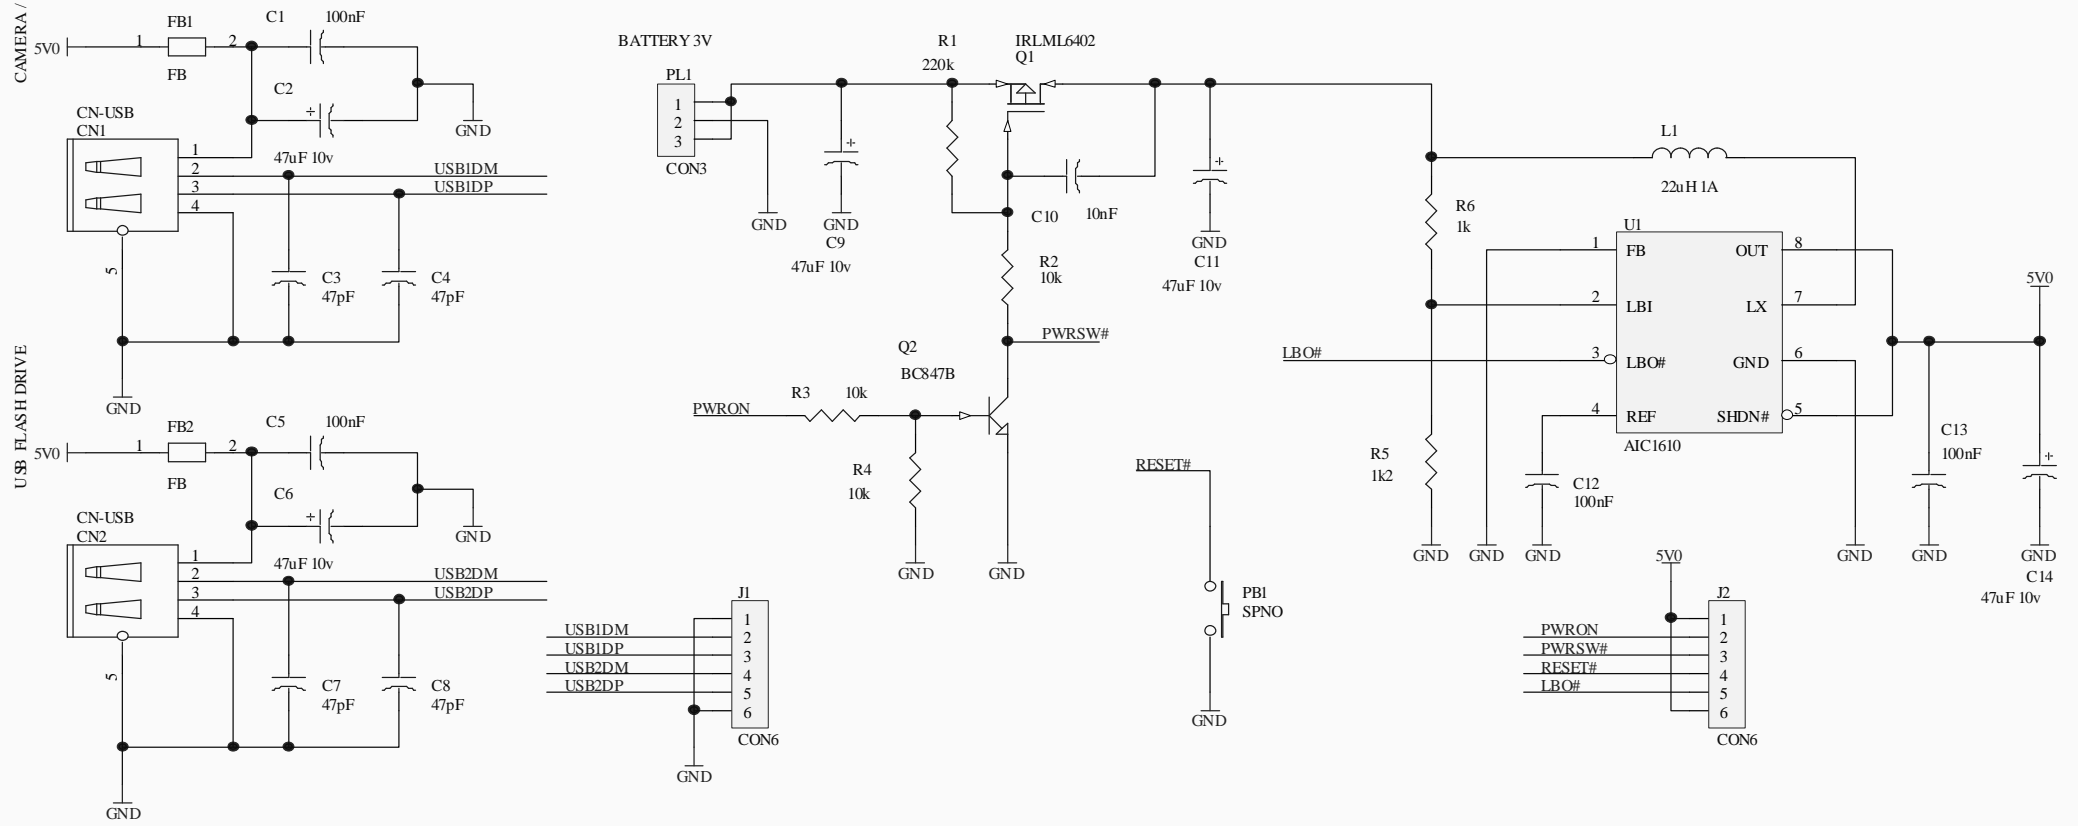

CAMERA / MP3

USB FLASH DRIVE

VINCULUM BACKUP FOR DIGITAL CAMERA / MP3 TO USB FLASH DRIVE SCHEMATIC (A)